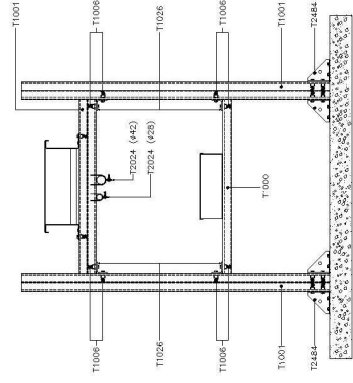

TIS Strut

All supports solutions you need

1. Ceiling Mounted Applications

Available Finishing type :

HG **CHG** **PC** **S304** **S316**

2. Wall Mounted Applications

3. Floor Mounted Application

TIS Strut Selection Table

Straight Section Selection Table