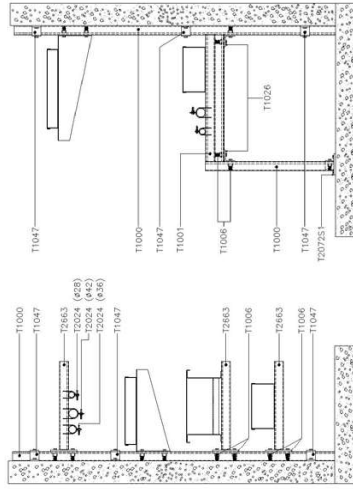

TIS Strut

All supports solutions you need

1. Ceiling Mounted Applications

Available Finishing type :

HG **CHG** **PC** **S304** **S316**

2. Wall Mounted Applications

3. Floor Mounted Application

TIS Strut Selection Table

Straight Section Selection Table