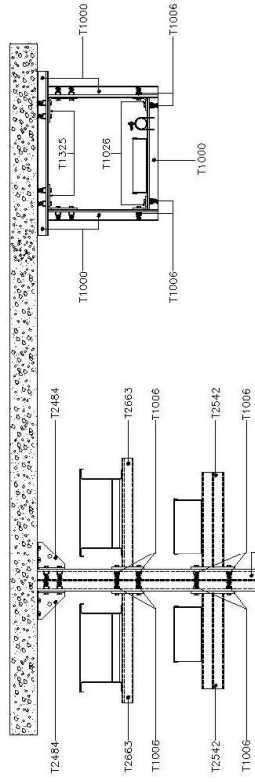

TIS Strut

All supports solutions you need

1. Ceiling Mounted Applications

Available Finishing type :

HG **CHG** **PC** **S304** **S316**

2. Wall Mounted Applications

3. Floor Mounted Application

TIS Strut Selection Table

Straight Section Selection Table